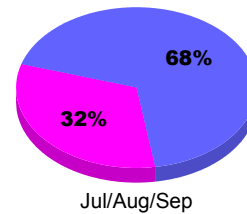

YTD Status Quo Clubs 2011-2012

Status Quo Clubs Compared to Status Quo Members

Legend: Status Quo Clubs (Cyan), Total Status Quo Members (Green)

MEMBERSHIP

Membership Results
2011-2012

Membership
2010-2011

Month	Net Memb Goal	Actual New Memb	Actual Dropped Memb	Gain/Loss of Memb	Gain/Loss of Memb
Jul/Aug/Sep		1	-6	-5	3
Totals		1	-6	-5	3

Membership Results 2011-2012

Goal, New, Dropped, Gain/Loss

Legend: Goal (Cyan), Actual (Green), Dropped (Yellow), Gain Loss (Magenta)

Comparison of Membership Gain/Loss

Current Year Compared to the Previous Year

Legend: Current Year (Cyan), Previous Year (Green)

Gender Comparison 2011-2012

Legend: Male (Blue), Female (Magenta)